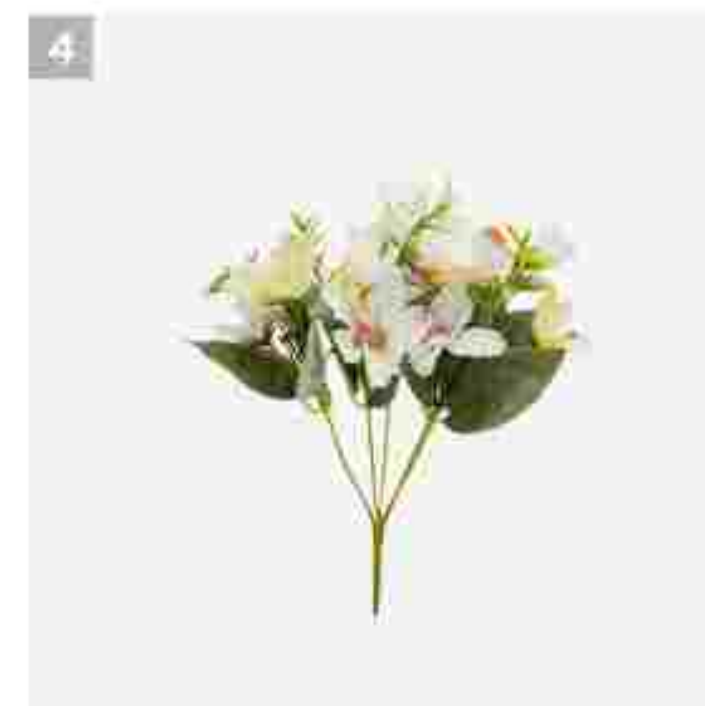

3 FLOR ARTIFICIAL PICK MARGARIDA 30X15 CM

Unidad 1/2 Dozena

S/ 9.90 S/ 8.90

4 FLOR ARTIFICIAL PICK MARGARIDA 30X15 CM

Unidad 1/2 Dozena

S/ 9.90 S/ 8.90